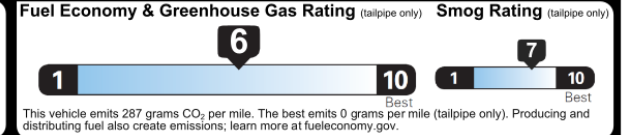

fuelconomy.gov

Calculate personalized estimates and compare vehicles

GOVERNMENT 5-STAR SAFETY RATINGS

Overall Vehicle Score ★★★★★
Based on the combined ratings of frontal, side and rollover. Should ONLY be compared to other vehicles of similar size and weight.

Frontal Crash Driver Passenger ★★★★★
★★★★★
Based on the risk of injury in a frontal impact. Should ONLY be compared to other vehicles of similar size and weight.

Side Crash Front seat Rear seat ★★★★★
★★★★★
Based on the risk of injury in a side impact.

Rollover ★★★★★
Based on the risk of rollover in a single-vehicle crash.

Star ratings range from 1 to 5 stars (★★★★★) with 5 being the highest. Source: National Highway Traffic Safety Administration (NHTSA) www.safercar.gov or 1-888-327-4236

PARTS CONTENT INFORMATION FOR VEHICLES IN THIS CARLINE:
U.S./CANADIAN PARTS CONTENT: 50%
MAJOR SOURCES OF FOREIGN PARTS CONTENT: MEXICO: 15%

NOTE: PARTS CONTENT DOES NOT INCLUDE FINAL ASSEMBLY, DISTRIBUTION, OR OTHER NON-PARTS COSTS.

FOR THIS VEHICLE:
FINAL ASSEMBLY POINT: CANTON, MS., USA
COUNTRY OF ORIGIN: ENGINE: US
TRANSMISSION: MEXICO

This Vehicle qualifies for Nissan's **Security+Plus Extended Protection Plan**

The only service agreement backed by Nissan Extended Services North America! Ask your dealer for details, or call 1-800-NISSAN-1 for more information

Dealer:
GRUBBS NISSAN
310 AIRPORT FWY
BEDFORD, TX 76022

VIN: 1N4BL4CV4RN400356
MDL: 13514-400356 KCH-N
OPT: F-B10C03E10L93M92X02

EXT: GRAY SKY PEARL
INT: SPORT
EMS: 50 STATE EMISSIONS

Transport Method: TRUCK

20240305230240AS2987

**Not actual Monroney Label. Provided for informational purposes only. Vehicle features, pricing and other information subject to change, may vary from actual vehicle content and/or Monroney label description. While Nissan makes reasonable efforts to ensure accuracy of information, Nissan is not responsible for changes, errors or omissions. See actual vehicle and/or verify information in question with your Nissan dealer.