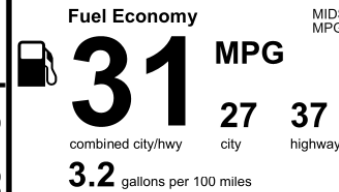

AUDIO & INFOTAINMENT

Apple CarPlay®+
Android Auto™+
8" Color Touch-Screen Display
SiriusXM®+
Bluetooth® Hands-free Phone System+
6 Speakers
2 Front USB Connection Ports
2 Rear USB Charge Ports

EXTERIOR

19" Alloy Wheels
Dark Chrome V-Motion Grille
Sport Rear Diffuser
LED Projector Headlights w/ Signature DRL
Exhaust Finishers

+For more information, see dealer, owner's manual, or www.NissanUSA.com/ connect/legal
++Optional equipment replaces standard where applicable

Manufacturer's Suggested Retail Base Price: $28,200.00

Options Included by Manufacturer	
SPLASH GUARDS	245.00
PREMIUM PAINT	395.00
SR FLOOR MATS, TRUNK MAT, HIDEAWAY NETS & DUAL TRUNK HOOKS	375.00
TRUNK ORGANIZER TRAY	195.00
W/ FIRST AID KIT & EMERGENCY ROAD KIT	2,890.00
SR PREMIUM PACKAGE	
Power Sliding Moonroof w/ Tilt	
Leather-appointed Sport Seats++	
Heated Front Seats	
Driver's Seat Power Lumbar Support	
4-way Power Passenger Seat	
Wireless Apple CarPlay®+	
Wireless Android Auto™+	
12.3" HD Color Touch-Screen Display++	
Wireless Phone Charging Pad	
SiriusXM® w/ 360L++	
SiriusXM® Traffic & Travel Link+	
NissanConnect® Services	
Powered by SiriusXM®+	
Alexa Built-in+	
Wi-Fi Hotspot+	
Nissan Door to Door Navigation+	
Wrapped & Stitched Steering Wheel	

DESTINATION CHARGES 1,140.00

Total $33,440.00

EPA Fuel Economy and Environment Gasoline Vehicle

MIDSIZE CARS range from 15 to 132 MPG. The best vehicle rates 140 MPGe.

You save **$1,000** in fuel costs over 5 years compared to the average new vehicle.

Annual fuel cost **$1,750**