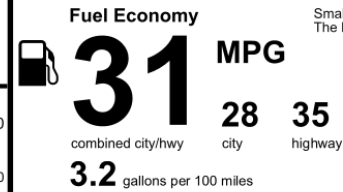

AUDIO & INFOTAINMENT

12.3" Color Touch-Screen Center Display
Audio System
NissanConnect®
Services powered by SiriusXM®+
Wireless Apple CarPlay®
Wireless Android Auto™
Siri® Eyes Free
Hands-Free Text Messaging Assistant
Wi-Fi Hotspot
Connected Garage Door Opener (myQ)

EXTERIOR

Manual Folding
Power Outside Mirrors w/ Integrated Turn Signal
Front and Rear Bumper w/ Black Fascia Accent
LED Low & High Beam Headlights
LED Daytime Running Lights
Roof Rails

+See your Dealer for terms, conditions and limitations

++Optional equipment replaces standard equipment where applicable

**State laws may apply. Review before using

Manufacturer's Suggested Retail Base Price:	$26,660.00
Options Included by Manufacturer	
SR FWD Premium Package	1,600.00
Panoramic Moonroof	
Bose 10 Speaker Audio w/ Headrest Speaker Driver & Passenger Heated Steering Wheel	
Cold Weather Package	300.00
Heated Front Seats	
Heated Mirrors	
Rear Floor Heater Ducts	
Splash Guards	255.00
Carpeted Floor Mats & Underfloor Protector	275.00
Panoramic Headliner Illumination	460.00
19" Alloy Wheels	605.00

DESTINATION CHARGES	1,495.00
Total*	$31,650.00

EPA DOT Fuel Economy and Environment Gasoline Vehicle

Small SUVs range from 14 to 125 MPG. The best vehicle rates 146 MPGe.

You Save $500
in fuel costs over 5 years compared to the average new vehicle.

Annual fuel cost $1,600