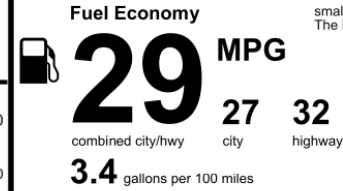

EXTERIOR

17" Alloy Wheels
Temporary Spare Tire
LED Low & High Beam Headlights
LED Daytime Running Lights
LED Taillights
Dual Power Heated Outside Mirrors

ROCK CREEK UNIQUE FEATURES ++

235/65R17 All-Terrain Tires
HD Intelligent Around View Monitor w/
Moving Object Detection & Off Road Mode
Hill Descent Control
Tubular Roof Rack
Unique Front Fascia & Grille
Rock Creek Badging
Prima-Tex Leatherette Heated Front Seats
w/ Contrast Stitch & Rock Creek logo
Cargo 12V Outlet

+See your Dealer for terms, conditions and limitations
++Optional Equipment Replaces Standard Where Applicable
+++Federal/State/Local laws may apply. Review before using

Manufacturer's Suggested Retail Base Price:	$33,990.00
Options Included by Manufacturer	
ROCK CREEK® Premium Package	800.00
Hands-free Power Liftgate++	
Reverse Tilt-Down Outside Mirrors	
Memory Driver Seat and Outside Mirrors	
4-way Power Passenger Seat	
Wireless Charging Pad	
Heated Steering Wheel	
Rock Creek All-Season Cargo Area Protector, Floor Liners & First Aid Kit	450.00
Splash Guards (Set of 4-Black)	260.00
DESTINATION CHARGES	1,495.00
Total*	$36,995.00

Warranty Booklet & owner publications available @ <https://www.nissanusa.com/owners/manuals-guides.html> or call 1-800-NISSAN-1

EPA DOT Fuel Economy and Environment

Gasoline Vehicle